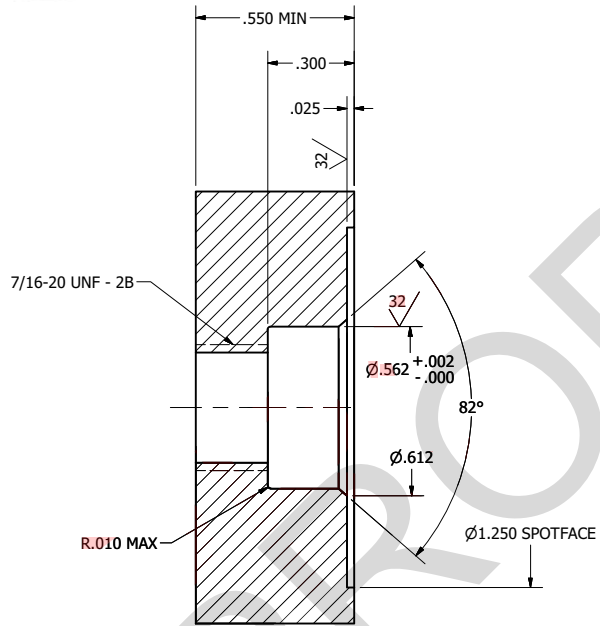

HTI-94-HEX MECHANICAL OUTLINE

**RECOMMENDED
MOUNTING DETAIL**

RELEASE TO AND ACCEPTED BY THE POSSESSOR ON CONDITION THAT NO RIGHTS OF REPRODUCTION OR USE ARE GIVEN EXCEPT FOR PURPOSE ELSEWHERE SPECIFIED IN WRITING BY HIGH TECH.			
DRAWN Scott	4/27/2016	 HIGH TECH, INC. 21120 JOHNSON RD. LONG BEACH, MS 39560 (228) 868-6632	
CHECKED			
QA			
MFG			
APPROVED			
TITLE		HTI-94-HEX MECH OUTLINE	
SIZE	C	DWG NO	94-003-25-00-00
SCALE		SHEET 1 OF 1	