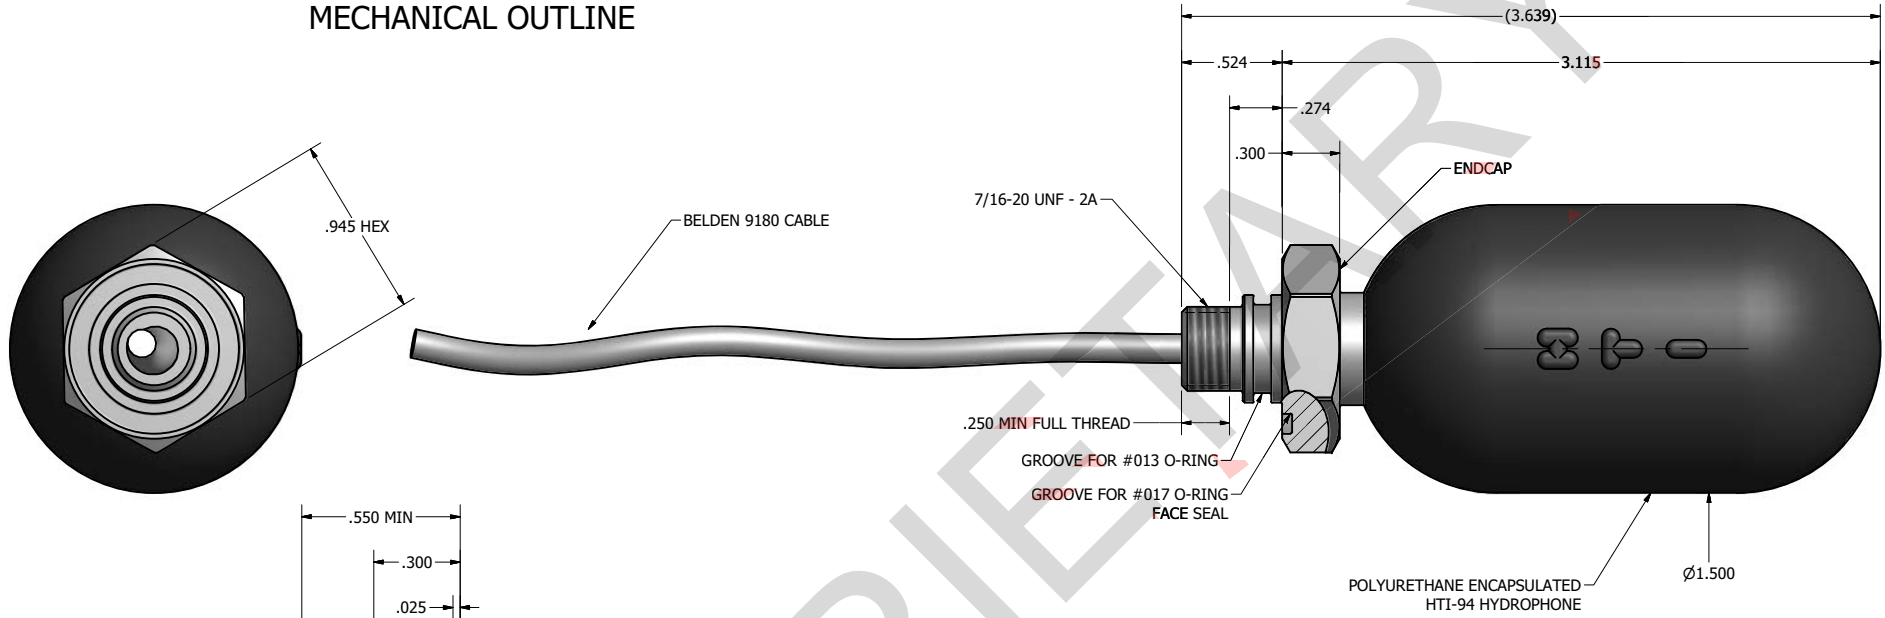

HTI-94-HEX MECHANICAL OUTLINE

**RECOMMENDED
MOUNTING DETAIL**

RELEASE TO AND ACCEPTED BY THE POSSESSOR ON CONDITION THAT NO RIGHTS OF REPRODUCTION OR USE ARE GIVEN EXCEPT FOR PURPOSE ELSEWHERE SPECIFIED IN WRITING BY HIGH TECH.			
DRAWN Scott	4/27/2016	 HIGH TECH, INC. 21120 JOHNSON RD. LONG BEACH, MS 39560 (228) 868-6632	
CHECKED			
QA			
MFG			
APPROVED			
TITLE		HTI-94-HEX MECH OUTLINE	
SIZE	C	DWG NO	94-003-25-00-00
SCALE		SHEET 1 OF 1	