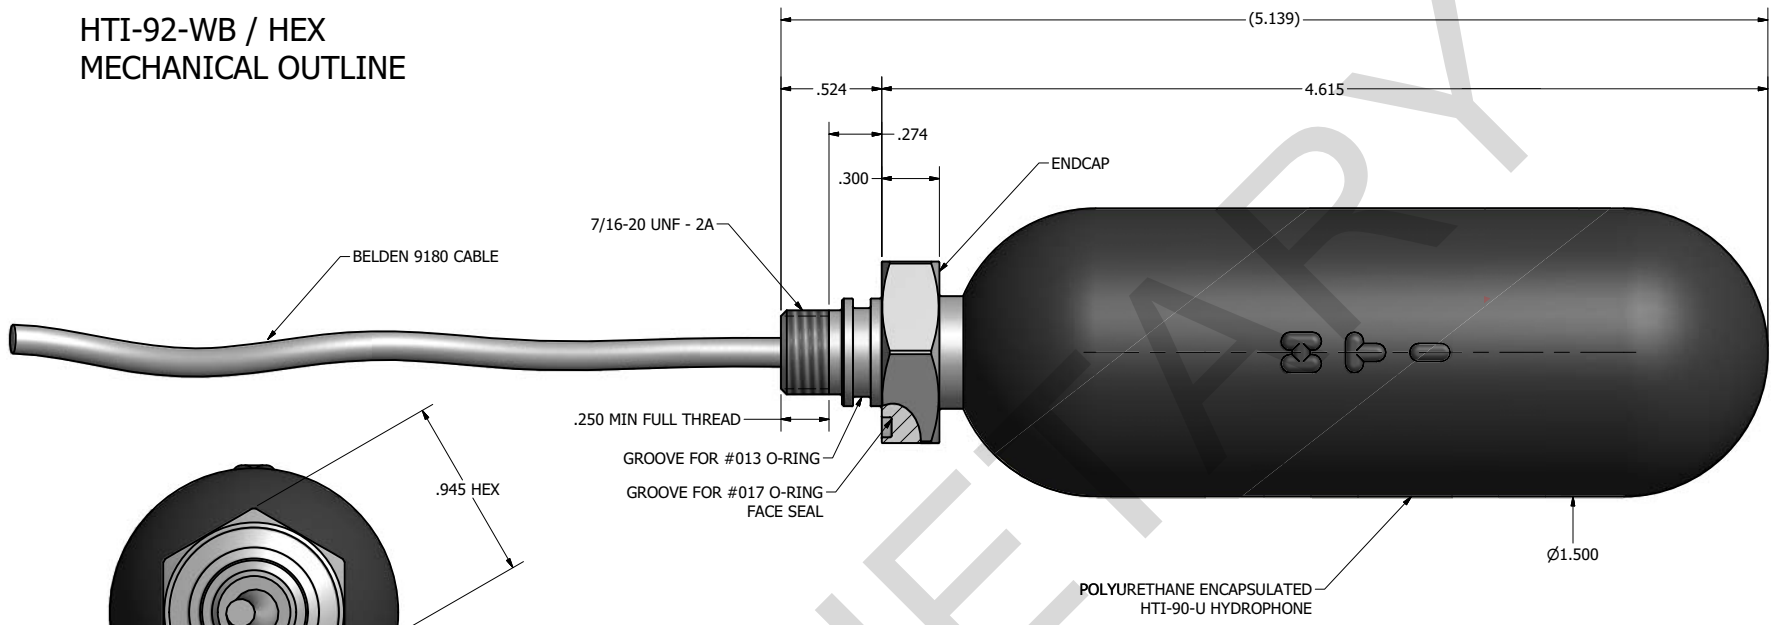

# HTI-92-WB / HEX MECHANICAL OUTLINE

RELEASE TO AND ACCEPTED BY THE POSSESSOR ON CONDITION THAT NO RIGHTS OF REPRODUCTION OR USE ARE GIVEN EXCEPT FOR PURPOSE ELSEWHERE SPECIFIED IN WRITING BY HIGH TECH.				
DRAWN Scott	3/8/2016	 <b>HIGH TECH, INC.</b> 21120 JOHNSON RD. LONG BEACH, MS 39560 (228) 868-6632		
CHECKED				
QA		TITLE <b>HTI-92-WB/HEX MECH OUTLINE</b>		
MFG				
APPROVED		SIZE <b>C</b>	DWG NO <b>92-000-25-00-00</b>	REV
		SCALE	SHEET 1 OF 1	