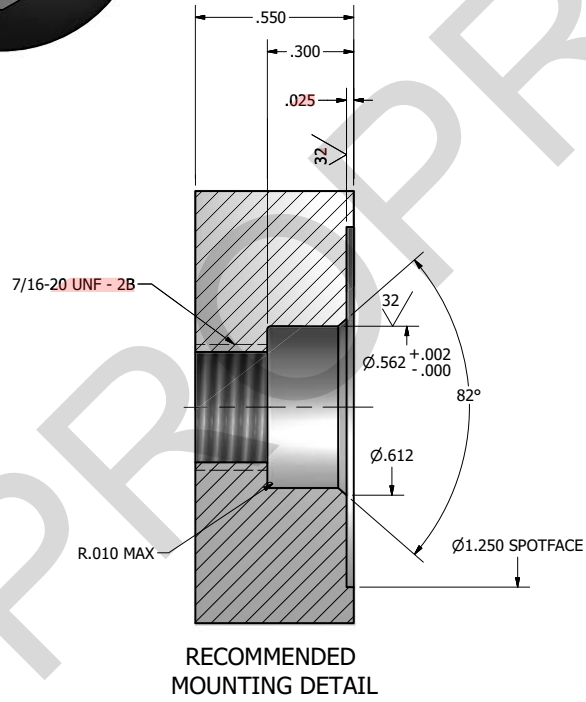

# HTI-92-WB / HEX MECHANICAL OUTLINE

RELEASE TO AND ACCEPTED BY THE POSSESSOR ON CONDITION THAT NO RIGHTS OF REPRODUCTION OR USE ARE GIVEN EXCEPT FOR PURPOSE ELSEWHERE SPECIFIED IN WRITING BY HIGH TECH.				
DRAWN Scott	3/8/2016	 <b>HIGH TECH, INC.</b> 21120 JOHNSON RD. LONG BEACH, MS 39560 (228) 868-6632		
CHECKED				
QA		TITLE <b>HTI-92-WB/HEX MECH OUTLINE</b>		
MFG				
APPROVED		SIZE <b>C</b>	DWG NO <b>92-000-25-00-00</b>	REV
		SCALE	SHEET 1 OF 1	